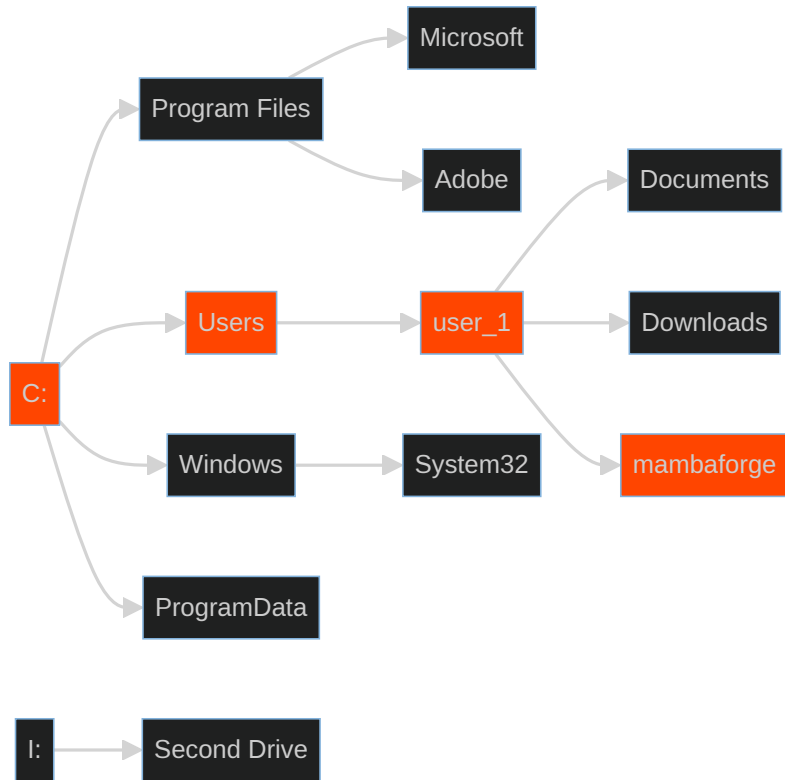

Effective Programming Practices for Economists

Background

File Systems

Janoš Gabler and Hans-Martin von Gaudecker

Unix File System

Unix File System

GUI representation

Shell representation

`/home/user_1/mambaforge`

Windows File System

Windows File System

GUI representation

Shell representation

C:\Users\user_1\mambaforge