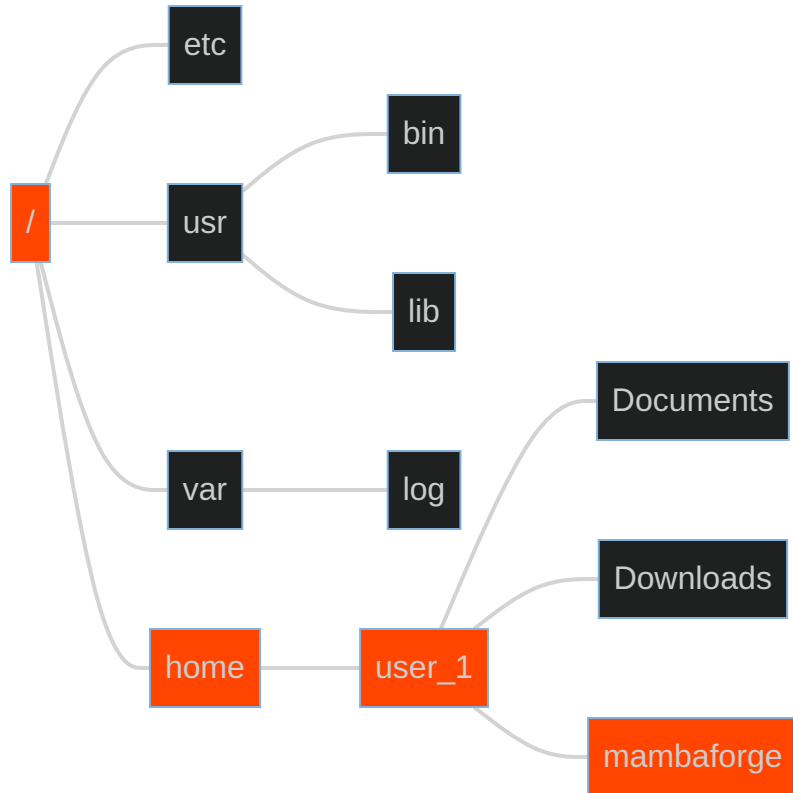

Effective Programming Practices for Economists

Background

File Systems

Janoš Gabler and Hans-Martin von Gaudecker

Unix File System

Unix File System

GUI representation

Shell representation

`/home/user_1/mambaforge`

Windows File System

Windows File System

GUI representation

Shell representation

C:\Users\user_1\mambaforge