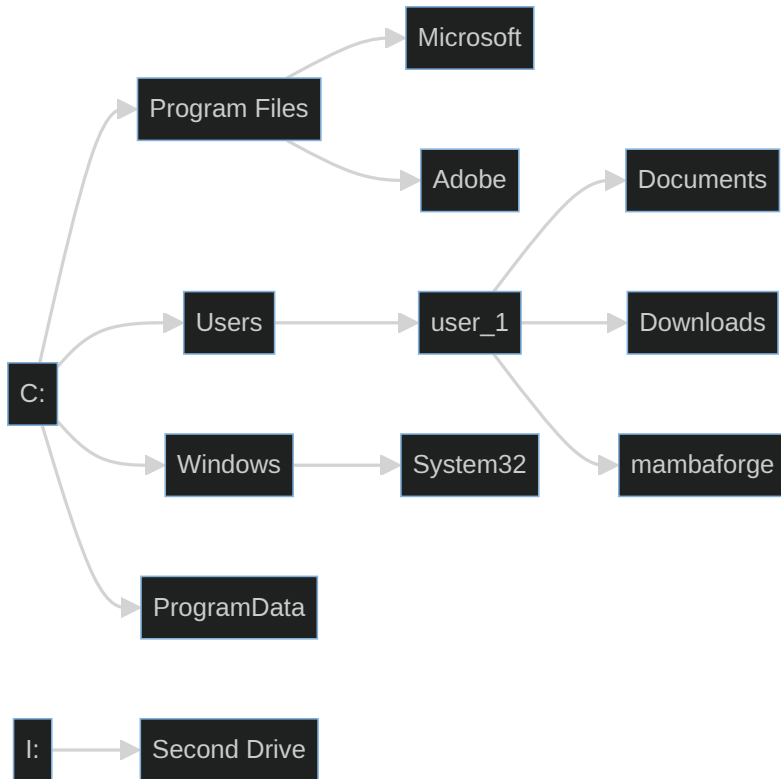

Effective Programming Practices for Economists

Background

File Systems

Janoš Gabler and Hans-Martin von Gaudecker

Unix File System

Unix File System

GUI representation

Shell representation

`/home/user_1/mambaforge`

Windows File System

Windows File System

GUI representation

Shell representation

C:\Users\user_1\mambaforge